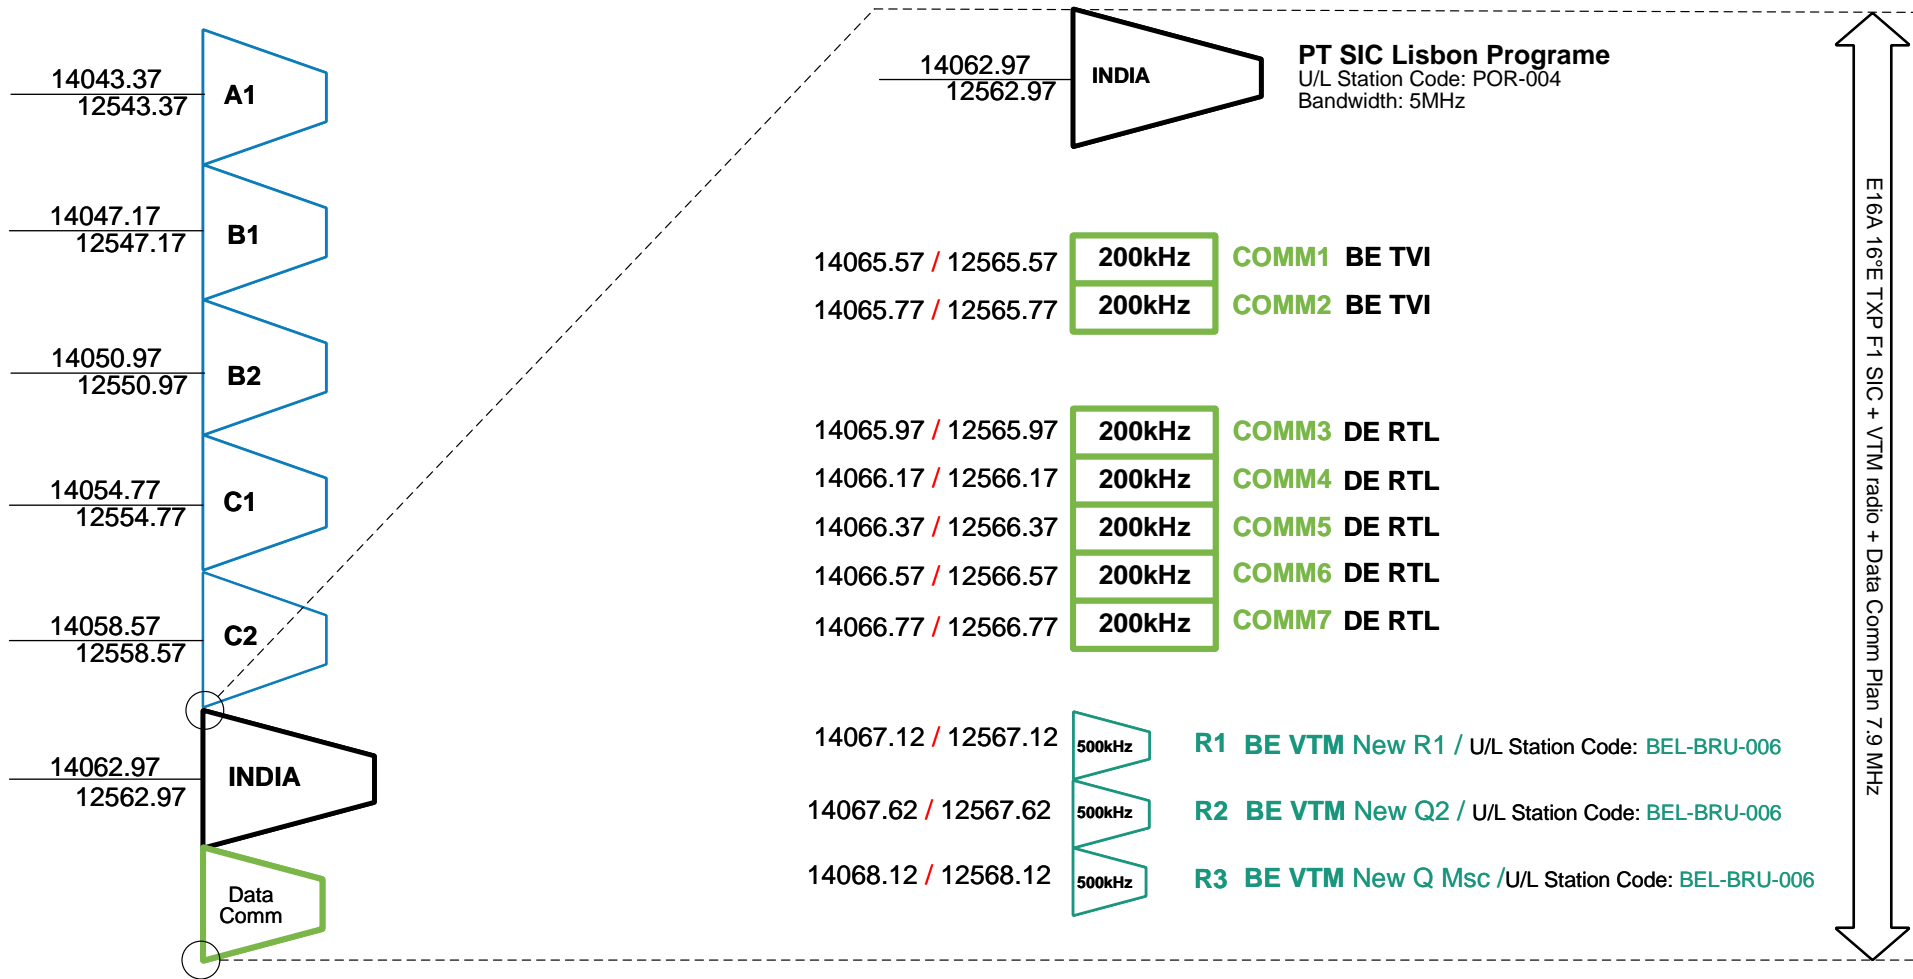

**SINGLE**

Bandwidth: 3.80 MHz  
 Smbol Rate: DVB-S - 2816 kSymb  
 DVB-S2 - 3166 kSymb

**Uplink polarization : Y**  
**Downlink polarization : X**

**ENEX DATA COMM FREQUENCY PLAN  
 UP FROM July 1<sup>st</sup> 2023**